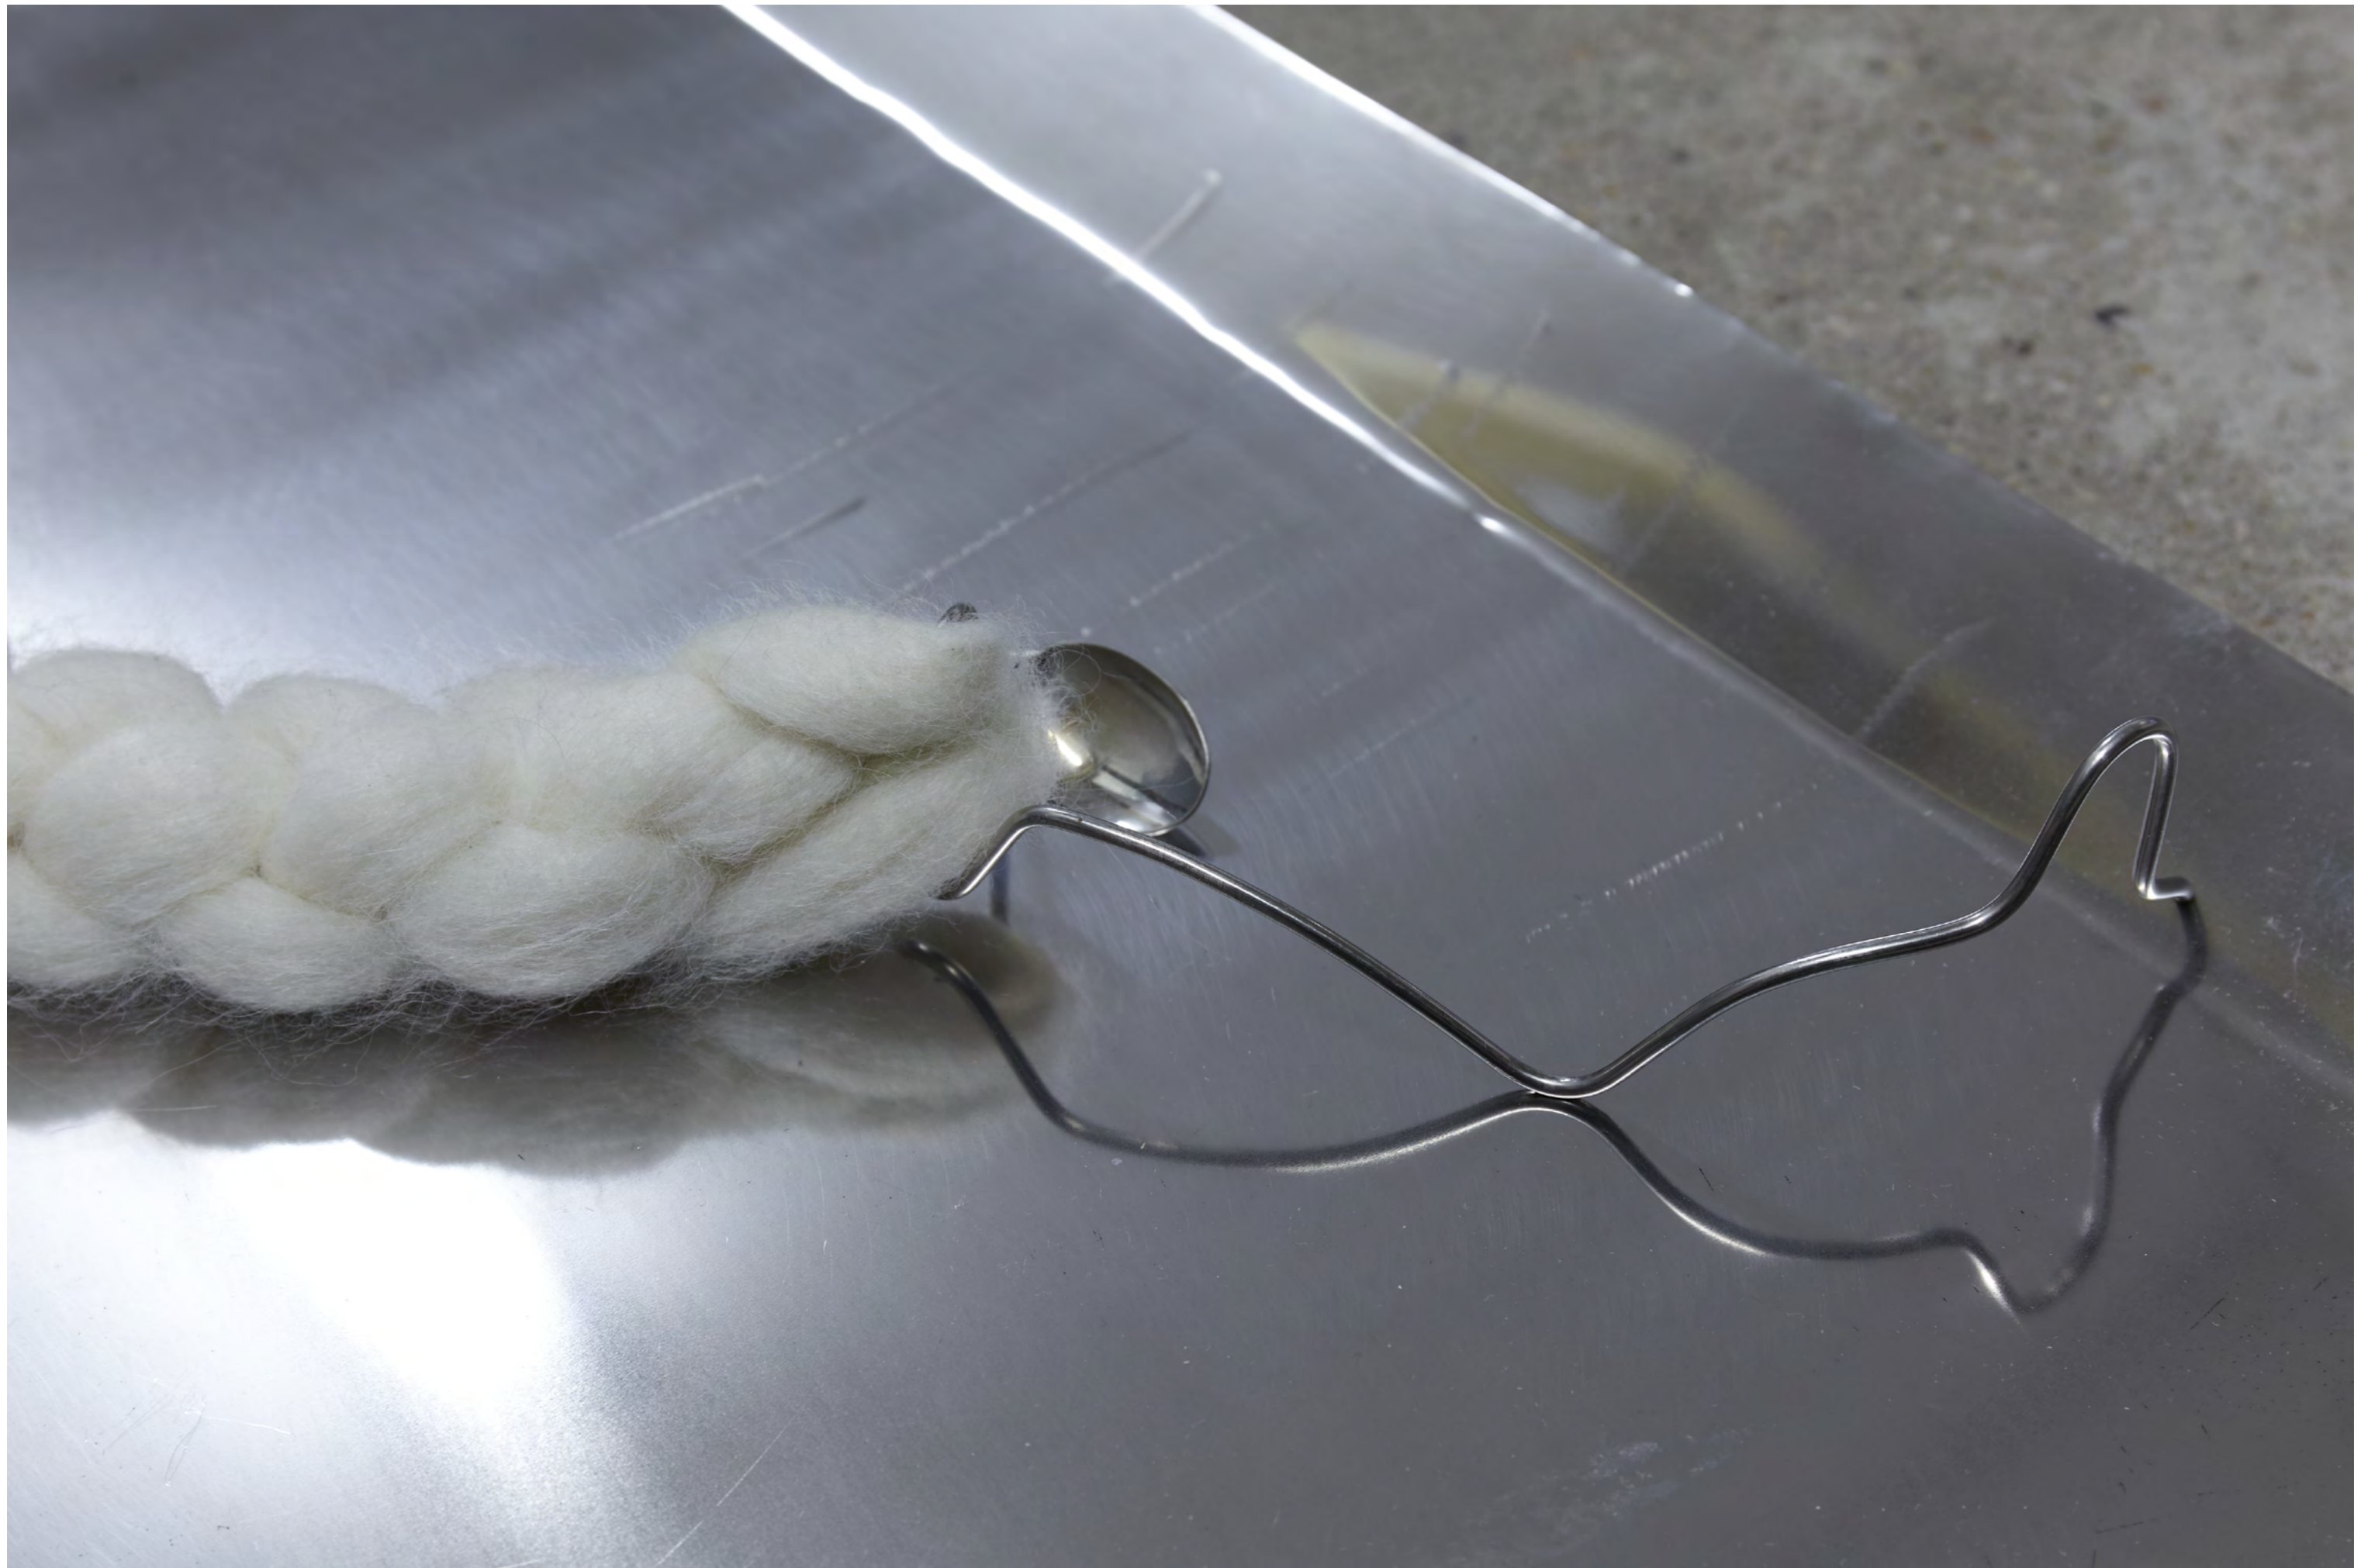

ROUSSIN #12

APNOE

IRIS DITTLER

1.
L'antérieur
2022
Alpaga wool, stainless steel
60x45x7cm

2.
Speere
2021
Copper, stainless steel, glass, plastic, steel chain
150x30x1,5cm

3.
Apnoe
2022
Steel, stainless steel, copper
125x90x18cm