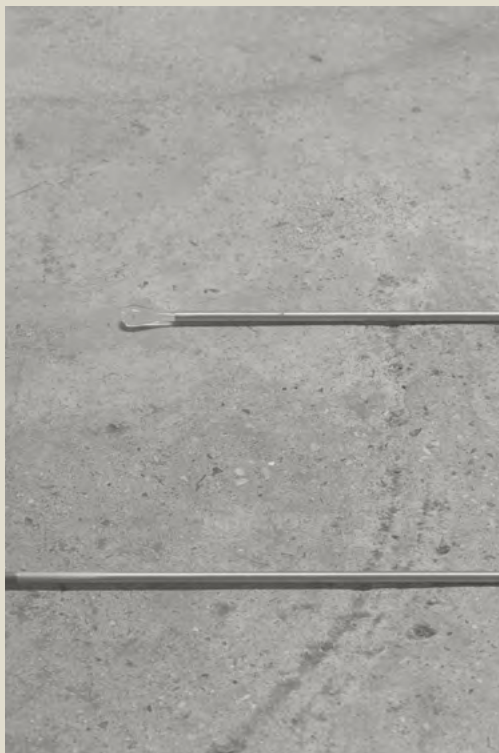

ROUSSIN #12

APNOE

IRIS DITTLER

1.
L'antérieur
2022
Alpaga wool, stainless steel
60x45x7cm

2.
Speere
2021
Copper, stainless steel, glass, plastic, steel chain
150x30x1,5cm

3.
Apnoe
2022
Steel, stainless steel, copper
125x90x18cm