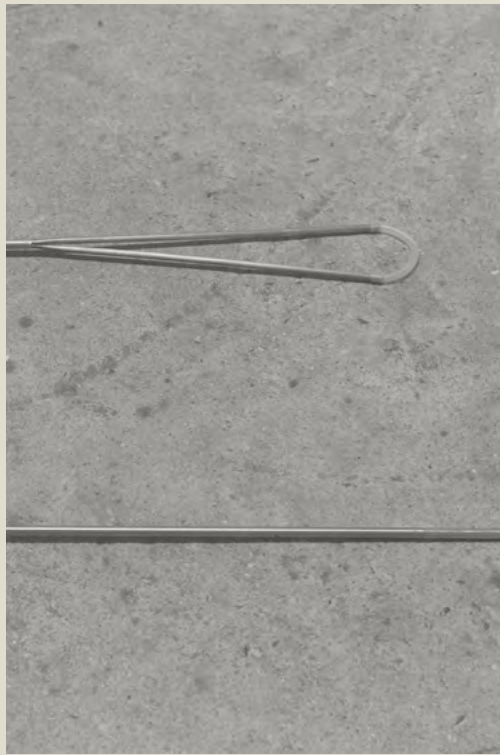

ROUSSIN #12

APNOE

IRIS DITTLER

1.
L'antérieur
2022
Alpaga wool, stainless steel
60x45x7cm

2.
Speere
2021
Copper, stainless steel, glass, plastic, steel chain
150x30x1,5cm

3.
Apnoe
2022
Steel, stainless steel, copper
125x90x18cm